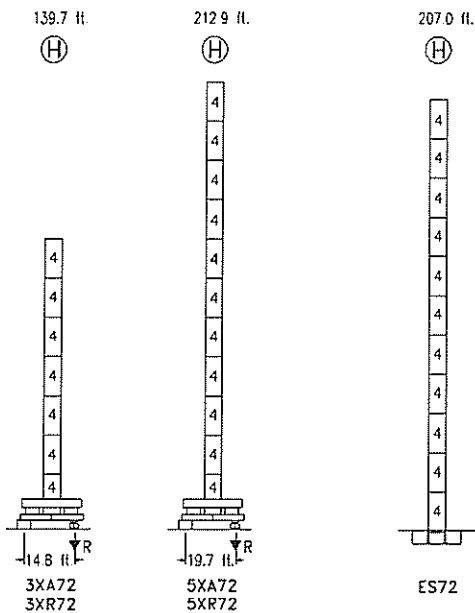

COMANSA

LINDEN 2100

21 LC 290

39,670 lbs.

$$\left(\frac{H}{1.3}\right) = H - 1.3 \text{ ft.}$$

CE
DIN 15018 H1 B3

R																
242.7	46.9	49.2	65.6	84.6	84.9	98.4	111.5	131.2	144.3	164.0	177.1	196.8	209.9	229.6	242.7	ft.
	39,670	37,480	26,810	19,840	19,840	16,880	14,680	12,220	10,970	9,480	8,660	7,660	7,100	6,370	5,950	lbs.
229.6	47.9	49.2	65.6	86.6	87.6	98.4	111.5	131.2	144.3	164.0	177.1	196.8	209.9	229.6	ft.	
	39,670	38,480	27,550	19,840	19,840	17,460	15,180	12,660	11,360	9,820	8,980	7,940	7,360	6,610	lbs.	
209.9	51.5	65.6	82.0	93.1	95.4	111.5	131.2	144.3	164.0	177.1	196.8	209.9	ft.			
	39,670	29,940	23,070	19,840	19,840	16,710	13,940	12,530	10,840	9,930	8,790	8,150	lbs.			
196.8	51.2	65.6	82.0	92.5	95.4	111.5	131.2	144.3	164.0	177.1	196.8	ft.				
	39,670	29,710	22,900	19,840	19,840	16,720	13,960	12,550	10,860	9,950	8,820	lbs.				
177.1	51.5	65.6	82.0	93.5	97.1	111.5	131.2	144.3	164.0	177.1	ft.					
	39,670	30,000	23,140	19,840	19,840	17,020	14,210	12,780	11,060	10,140	lbs.					
164.0	53.5	65.6	82.0	97.4	101.7	111.5	131.2	144.3	164.0	ft.						
	39,670	31,420	24,270	19,840	19,840	17,940	14,990	13,480	11,680	lbs.						
144.3	59.7	65.6	82.0	98.4	108.6	114.8	131.2	144.3	ft.							
	39,670	35,520	27,500	22,260	19,840	19,840	17,140	15,430	lbs.							
131.2	60.7	65.6	82.0	98.4	110.9	117.7	131.2	ft.								
	39,670	36,340	28,150	22,800	19,840	19,840	17,630	lbs.								

N	Ref.	h (ft.)
3	TD23A	6.6 18.0
4	S25	6.6 18.0
11	CLD23A	6.6 10.2

R. máx. En servicio
In operation
En service
In Betrieb

3XR72 ... 233,400 lbs.
5XR72 ... 250,370 lbs.

R. máx. Fuera de servicio
Out of service
Hors service
Ausser Betrieb