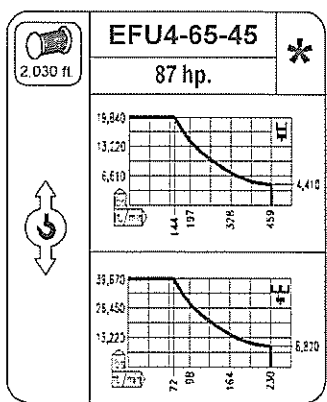

COMANSA

LINDEN 2100

21 LC 290

39,670 lbs.

$$\left(\frac{H}{1.3}\right) = H - 1.3 \text{ ft.}$$

CE
DIN 15018 H1 B3

R																
242.7	46.9	49.2	65.6	84.6	84.9	98.4	111.5	131.2	144.3	164.0	177.1	196.8	209.9	229.6	242.7	ft.
	39,670	37,480	26,810	19,840	19,840	16,880	14,680	12,220	10,970	9,480	8,660	7,660	7,100	6,370	5,950	lbs.
229.6	47.9	49.2	65.6	86.6	87.6	98.4	111.5	131.2	144.3	164.0	177.1	196.8	209.9	229.6	ft.	
	39,670	38,480	27,550	19,840	19,840	17,460	15,180	12,660	11,360	9,820	8,980	7,940	7,360	6,610	lbs.	
209.9	51.5	65.6	82.0	93.1	95.4	111.5	131.2	144.3	164.0	177.1	196.8	209.9	ft.			
	39,670	29,940	23,070	19,840	19,840	16,710	13,940	12,530	10,840	9,930	8,790	8,150	lbs.			
196.8	51.2	65.6	82.0	92.5	95.4	111.5	131.2	144.3	164.0	177.1	196.8	ft.				
	39,670	29,710	22,900	19,840	19,840	16,720	13,960	12,550	10,860	9,950	8,820	lbs.				
177.1	51.5	65.6	82.0	93.5	97.1	111.5	131.2	144.3	164.0	177.1	ft.					
	39,670	30,000	23,140	19,840	19,840	17,020	14,210	12,780	11,060	10,140	lbs.					
164.0	53.5	65.6	82.0	97.4	101.7	111.5	131.2	144.3	164.0	ft.						
	39,670	31,420	24,270	19,840	19,840	17,940	14,990	13,480	11,680	lbs.						
144.3	59.7	65.6	82.0	98.4	108.6	114.8	131.2	144.3	ft.							
	39,670	35,520	27,500	22,260	19,840	19,840	17,140	15,430	lbs.							
131.2	60.7	65.6	82.0	98.4	110.9	117.7	131.2	ft.								
	39,670	36,340	28,150	22,800	19,840	19,840	17,630	lbs.								

N	Ref.	h (ft.)
3	TD23A	6.6 18.0
4	S25	6.6 18.0
11	CLD23A	6.6 10.2

R. máx. En servicio
In operation
En service
In Betrieb

3XR72 ... 233,400 lbs.
5XR72 ... 250,370 lbs.

R. máx. Fuera de servicio
Out of service
Hors service
Ausser Betrieb

3XR72 199,020 lbs.
5XR72 331,260 lbs.

CFU-7.5
10 hp.
0 \varnothing 308 ft./min

GR-12
3 x 88 ft.lbs.
0 \varnothing 0.7 rpm

TRA-7.5
2 x 55 ft.lbs.
0 \varnothing 78 ft./min

TRA-7.5VC
2 x 55 ft.lbs.
0 \varnothing 78 ft./min
5XR72