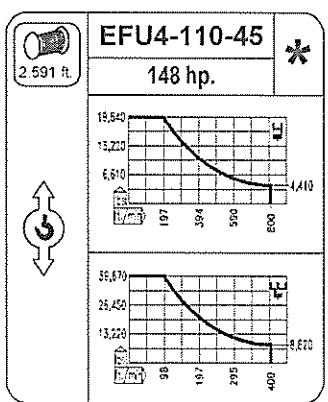

COMANSA

LINDEN 2100

21 LC 290

39,670 lbs.

$$\left(\frac{H}{1.3}\right) = H - 1.3 \text{ ft.}$$

CE
DIN 15018 H1 B3

R																
242.7	46.9	49.2	65.6	84.6	84.9	98.4	111.5	131.2	144.3	164.0	177.1	196.8	209.9	229.6	242.7	ft.
	39,670	37,480	26,810	19,840	19,840	16,880	14,680	12,220	10,970	9,480	8,660	7,660	7,100	6,370	5,950	lbs.
229.6	47.9	49.2	65.6	86.6	87.6	98.4	111.5	131.2	144.3	164.0	177.1	196.8	209.9	229.6	ft.	
	39,670	38,480	27,550	19,840	19,840	17,460	15,180	12,660	11,360	9,820	8,980	7,940	7,360	6,610	lbs.	
209.9	51.5	65.6	82.0	93.1	95.4	111.5	131.2	144.3	164.0	177.1	196.8	209.9	ft.			
	39,670	29,940	23,070	19,840	19,840	16,710	13,940	12,530	10,840	9,930	8,790	8,150	lbs.			
196.8	51.2	65.6	82.0	92.5	95.4	111.5	131.2	144.3	164.0	177.1	196.8	ft.				
	39,670	29,710	22,900	19,840	19,840	16,720	13,960	12,550	10,860	9,950	8,820	lbs.				
177.1	51.5	65.6	82.0	93.5	97.1	111.5	131.2	144.3	164.0	177.1	ft.					
	39,670	30,000	23,140	19,840	19,840	17,020	14,210	12,780	11,060	10,140	lbs.					
164.0	53.5	65.6	82.0	97.4	101.7	111.5	131.2	144.3	164.0	ft.						
	39,670	31,420	24,270	19,840	19,840	17,940	14,990	13,480	11,680	lbs.						
144.3	59.7	65.6	82.0	98.4	108.6	114.8	131.2	144.3	ft.							
	39,670	35,520	27,500	22,260	19,840	19,840	17,140	15,430	lbs.							
131.2	60.7	65.6	82.0	98.4	110.9	117.7	131.2	ft.								
	39,670	36,340	28,150	22,800	19,840	19,840	17,630	lbs.								

N	Ref.	h (ft.)
3	TD23A	6.6 18.0
4	S25	6.6 18.0
11	CLD23A	6.6 10.2

R. máx. En servicio
In operation
En service
In Betrieb

3XR72 ... 233,400 lbs.
5XR72 ... 250,370 lbs.

R. máx. Fuera de servicio
Out of service
Hors service
Ausser Betrieb

3XR72 199,020 lbs.
5XR72 331,260 lbs.

CFU-7.5
10 hp.
0 \varnothing 308 ft./min

GR-12
3 x 88 ft.lbs.
0 \varnothing 0.7 rpm

TRA-7.5
2 x 55 ft.lbs.
0 \varnothing 78 ft./min

TRA-7.5VC
2 x 55 ft.lbs.
0 \varnothing 78 ft./min
5XR72