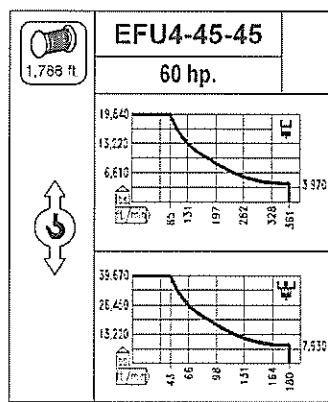

COMANSA

LINDEN 2100

21 LC 290

39,670 lbs.

$$\left(\frac{H}{1.3}\right) = H - 1.3 \text{ ft.}$$

CE
DIN 15018 H1 B3

R																
242.7	46.9	49.2	65.6	84.6	84.9	98.4	111.5	131.2	144.3	164.0	177.1	196.8	209.9	229.6	242.7	ft.
	39,670	37,480	26,810	19,840	19,840	16,880	14,680	12,220	10,970	9,480	8,660	7,660	7,100	6,370	5,950	lbs.
229.6	47.9	49.2	65.6	86.6	87.6	98.4	111.5	131.2	144.3	164.0	177.1	196.8	209.9	229.6	ft.	
	39,670	38,480	27,550	19,840	19,840	17,460	15,180	12,660	11,360	9,820	8,980	7,940	7,360	6,610	lbs.	
209.9	51.5	65.6	82.0	93.1	95.4	111.5	131.2	144.3	164.0	177.1	196.8	209.9	ft.			
	39,670	29,940	23,070	19,840	19,840	16,710	13,940	12,530	10,840	9,930	8,790	8,150	lbs.			
196.8	51.2	65.6	82.0	92.5	95.4	111.5	131.2	144.3	164.0	177.1	196.8	ft.				
	39,670	29,710	22,900	19,840	19,840	16,720	13,960	12,550	10,860	9,950	8,820	lbs.				
177.1	51.5	65.6	82.0	93.5	97.1	111.5	131.2	144.3	164.0	177.1	ft.					
	39,670	30,000	23,140	19,840	19,840	17,020	14,210	12,780	11,060	10,140	lbs.					
164.0	53.5	65.6	82.0	97.4	101.7	111.5	131.2	144.3	164.0	ft.						
	39,670	31,420	24,270	19,840	19,840	17,940	14,990	13,480	11,680	lbs.						
144.3	59.7	65.6	82.0	98.4	108.6	114.8	131.2	144.3	ft.							
	39,670	35,520	27,500	22,260	19,840	19,840	17,140	15,430	lbs.							
131.2	60.7	65.6	82.0	98.4	110.9	117.7	131.2	ft.								
	39,670	36,340	28,150	22,800	19,840	19,840	17,630	lbs.								

N	Ref.	h (ft.)
3	TD23A	6.6 18.0
4	S25	6.6 18.0
11	CLD23A	6.6 10.2

R. máx. En servicio
In operation
En service
In Betrieb

3XR72 ... 233,400 lbs.
5XR72 ... 250,370 lbs.

R. máx. Fuera de servicio
Out of service
Hors service
Ausser Betrieb

3XR72 199,020 lbs.
5XR72 331,260 lbs.

CFU-7.5
10 hp.
0 \varnothing 308 ft./min

GR-12
3 x 88 ft.lbs.
0 \varnothing 0.7 rpm

TRA-7.5
2 x 55 ft.lbs.
0 \varnothing 78 ft./min

TRA-7.5VC
2 x 55 ft.lbs.
0 \varnothing 78 ft./min
5XR72