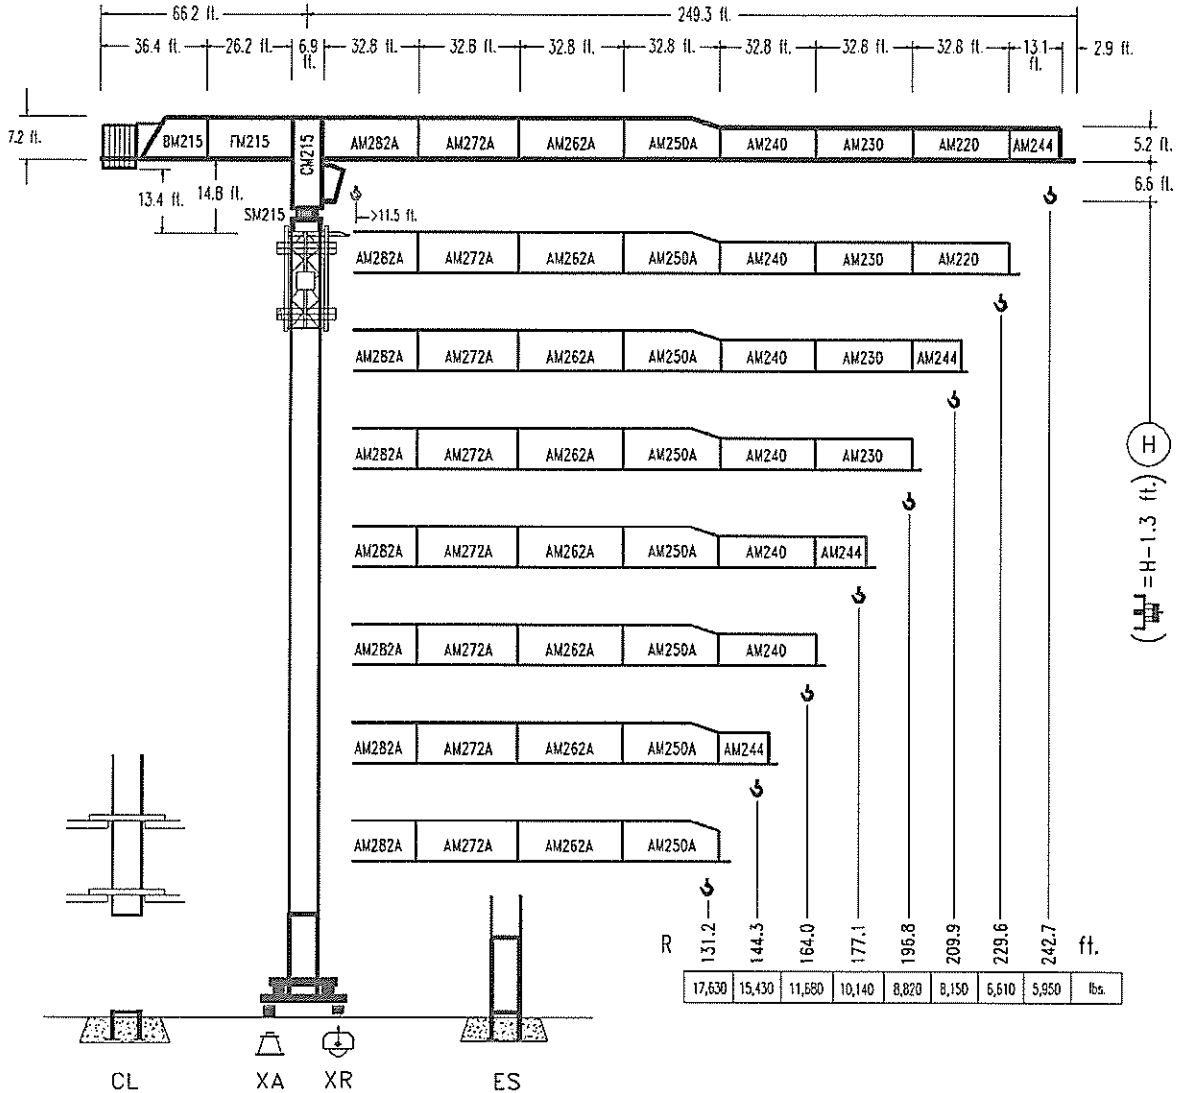

COMANSA

LINDEN 2100

21 LC 290

39,670 lbs.

$$\left(\frac{H}{1.3}\right) = H - 1.3 \text{ ft.}$$

CE
DIN 15018 H1 B3

R																
242.7	46.9	49.2	65.6	84.6	84.9	98.4	111.5	131.2	144.3	164.0	177.1	196.8	209.9	229.6	242.7	ft.
	39,670	37,480	26,810	19,840	19,840	16,880	14,680	12,220	10,970	9,480	8,660	7,660	7,100	6,370	5,950	lbs.
229.6	47.9	49.2	65.6	86.6	87.6	98.4	111.5	131.2	144.3	164.0	177.1	196.8	209.9	229.6	ft.	
	39,670	38,480	27,550	19,840	19,840	17,460	15,180	12,660	11,360	9,820	8,980	7,940	7,360	6,610	lbs.	
209.9	51.5	65.6	82.0	93.1	95.4	111.5	131.2	144.3	164.0	177.1	196.8	209.9	ft.			
	39,670	29,940	23,070	19,840	19,840	16,710	13,940	12,530	10,840	9,930	8,790	8,150	lbs.			
196.8	51.2	65.6	82.0	92.5	95.4	111.5	131.2	144.3	164.0	177.1	196.8	ft.				
	39,670	29,710	22,900	19,840	19,840	16,720	13,960	12,550	10,860	9,950	8,820	lbs.				
177.1	51.5	65.6	82.0	93.5	97.1	111.5	131.2	144.3	164.0	177.1	ft.					
	39,670	30,000	23,140	19,840	19,840	17,020	14,210	12,780	11,060	10,140	lbs.					
164.0	53.5	65.6	82.0	97.4	101.7	111.5	131.2	144.3	164.0	ft.						
	39,670	31,420	24,270	19,840	19,840	17,940	14,990	13,480	11,680	lbs.						
144.3	59.7	65.6	82.0	98.4	108.6	114.8	131.2	144.3	ft.							
	39,670	35,520	27,500	22,260	19,840	19,840	17,140	15,430	lbs.							
131.2	60.7	65.6	82.0	98.4	110.9	117.7	131.2	ft.								
	39,670	36,340	28,150	22,800	19,840	19,840	17,630	lbs.								

N	Ref.	h (ft.)
3	TD23A	6.6 18.0
4	S25	6.6 18.0
11	CLD23A	6.6 10.2

R. máx. En servicio
In operation
En service
In Betrieb

3XR72 ... 233,400 lbs.
5XR72 ... 250,370 lbs.

R. máx. Fuera de servicio
Out of service
Hors service
Ausser Betrieb

3XR72 199,020 lbs.
5XR72 331,260 lbs.

CFU-7.5
10 hp.
0 \varnothing 308 ft./min

GR-12
3 x 88 ft.lbs.
0 \varnothing 0.7 rpm

TRA-7.5
2 x 55 ft.lbs.
0 \varnothing 78 ft./min

TRA-7.5VC
2 x 55 ft.lbs.
0 \varnothing 78 ft./min
5XR72